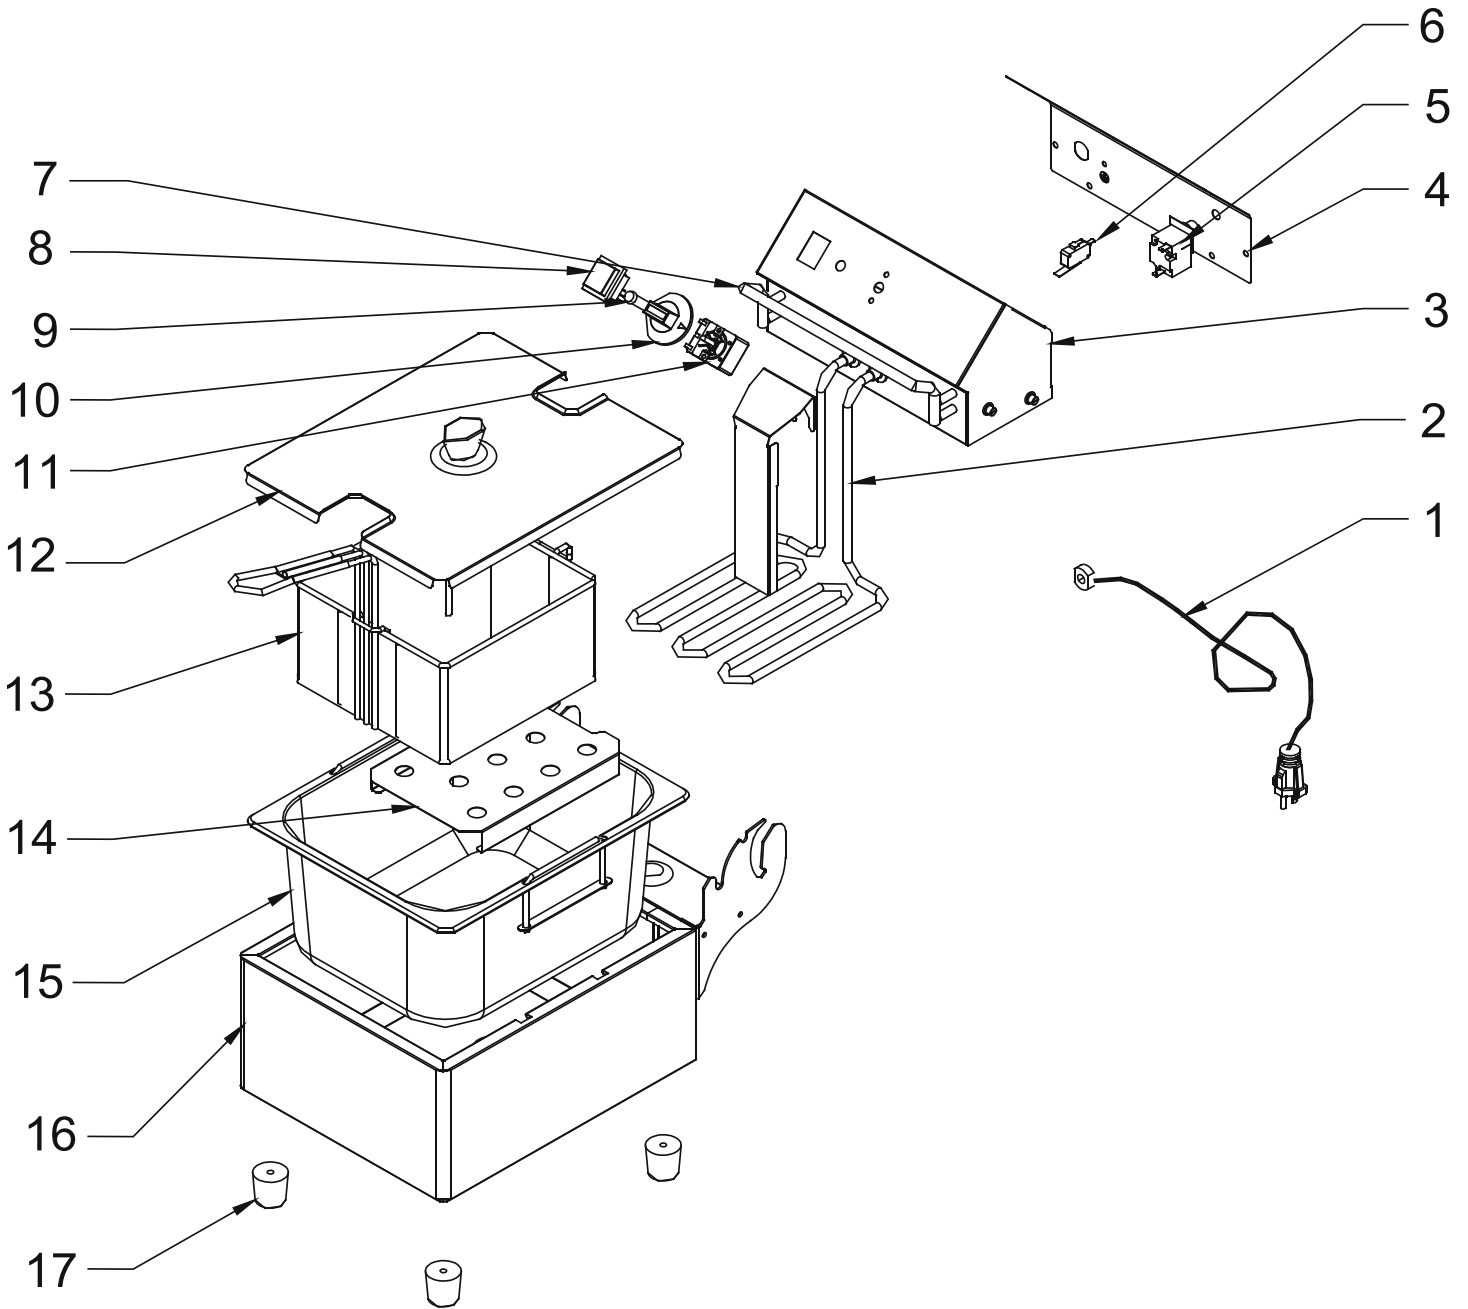

Parts Breakdown

Model CE-CN-0401 47281

Parts Breakdown

Model CE-CN-0401 47281

Item No.	Description	Position	Item No.	Description	Position	Item No.	Description	Position
AI631	Plug and Lead for 47281	1	AI637	Handle for 47281	7	AI643	Basket for 47281	13
AI632	Element for 47281	2	AI638	Switch for 47281	8	AI644	Cover for 47281	14
AI633	Electric Box (without Components) for 47281	3	AI639	Indicator Light for 47281	9	AI645	Pan for 47281	15
AI634	Back Plate for 47281	4	AI640	Knob for 47281	10	AI646	Body for 47281	16
AI635	Limiting Thermostat for 47281	5	AI641	Thermostat for 47281	11	AI647	Feet for 47281	17
AI636	Safety Switch for 47281	6	AI642	Lid for 47281	12			